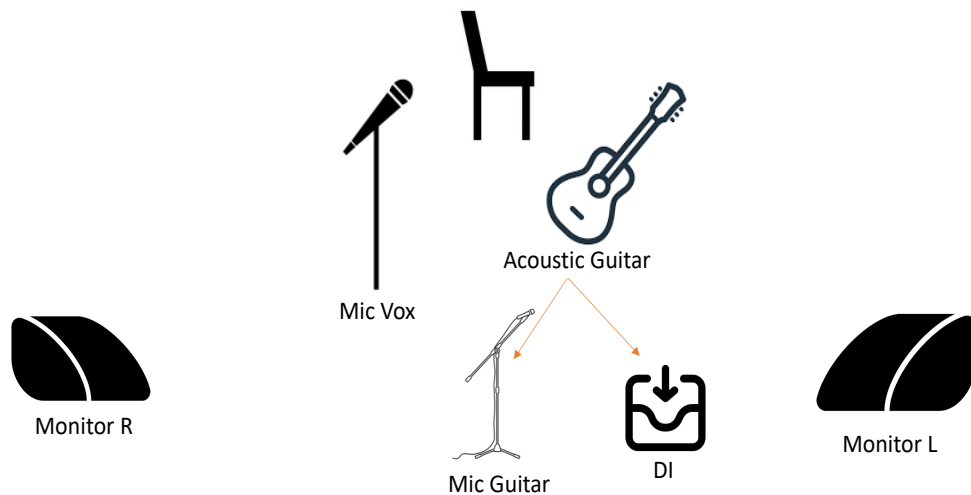

Tech & Hospitality Rider

Moritz Gamper (Solo)

Channel List

1. Mic Vox	Shure SM 58 or similar
2. Mic Guitar	Shure SM 81 or similar
3. DI Guitar*	Fishman DI/preamp Tonedeq AFX

Instruments*

Martin DC 1E – 6 string acoustic guitar
Martin GPC 12 PA4 – 12 string acoustic guitar